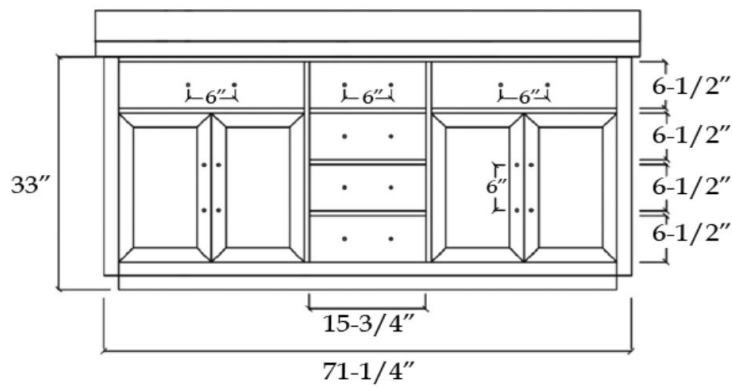

VFDX722234R

DEXTERITY

Bathroom Vanity

TOP VIEW

COUNTER-TOP

Backsplash

FRONT VIEW

SIDE VIEW