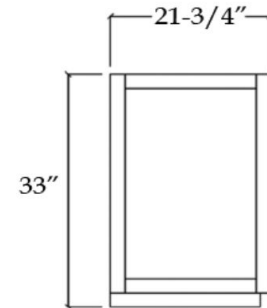

VFDX722234R

DEXTERITY

Bathroom Vanity

TOP VIEW

COUNTER-TOP

Backsplash

FRONT VIEW

SIDE VIEW