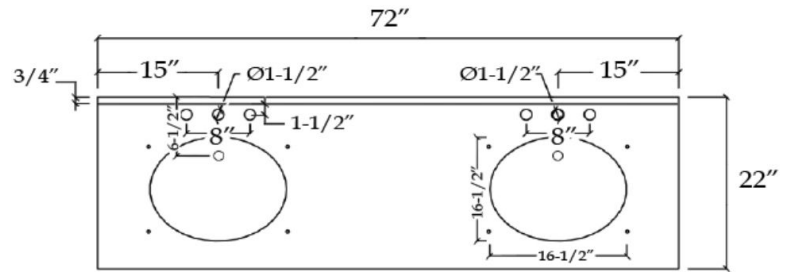

VFDX722234R

DEXTERITY

Bathroom Vanity

TOP VIEW

COUNTER-TOP

Backsplash

FRONT VIEW

SIDE VIEW