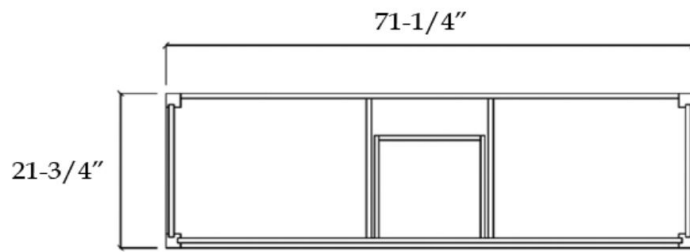

VFDX722234R

DEXTERITY

Bathroom Vanity

TOP VIEW

COUNTER-TOP

Backsplash

FRONT VIEW

SIDE VIEW